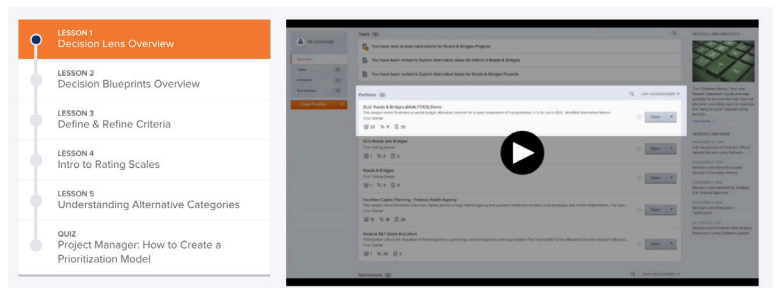

Courses

How to Create a Prioritization Model (Project Manager)

"How to Create a Prioritization Model" teaches participants the step-by-step process of constructing a strategic prioritization model whether using Decision Blueprints or starting with new goals and objectives.

5 LESSONS
23 MINUTES
ON DEMAND

Step 2: Select the first On-Demand course from the course list.

As you move from course to course, it is recommended to progress in chronological order.

Step 3: Watch all of the videos, then take the course quiz.

Quiz questions are related to material taught in the videos.