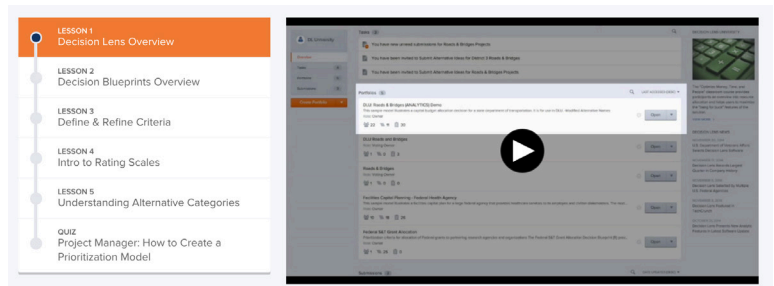

Select the Learning Track that best represents your role in Decision Lens.

Step 2: Select the first On-Demand course from the course list.

As you move from course to course, it is recommended to progress in chronological order.

Step 3: Watch all of the videos, then take the course quiz.

Quiz questions are related to material taught in the videos.

Step 4: After successfully completing the quiz, you will receive your results and a badge towards certification, which can be viewed on the “My Courses” page.