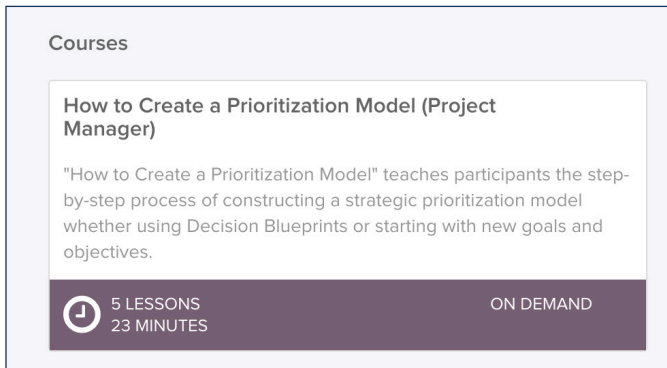

DLU ONLINE CERTIFICATION

Watch Videos, Take Quizzes, Earn Badges, Get Certified!

DLU Online has expanded it's offerings to include new Decision Lens certifications.

Step 1: Navigate to DLU Online:
dlu.decisionlens.com.

Select the Learning Track that best represents your role in Decision Lens.

Step 2: Select the first On-Demand course from the course list.

As you move from course to course, it is recommended to progress in chronological order.